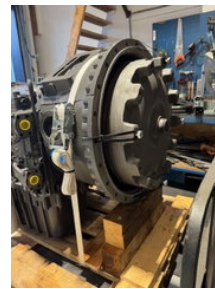

Volvo PT1862 22640-22650

General characteristics

Brand	Volvo
Subcategory	Transmissions
Year of construction	2025
General state	Very good
Reference	22640-22650

Volvo PT1862 22640-22650

Accessories