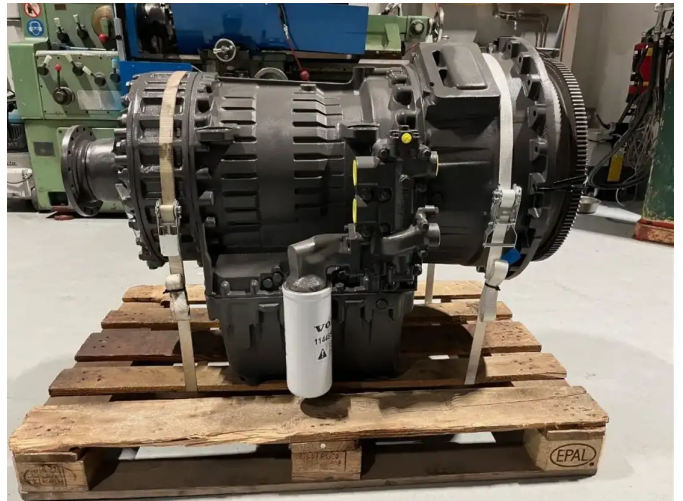

Volvo PT1662

General features

Brand	Volvo
Subcategory	Transmissions
Construction year	2023
General condition	Very good
Reference	PT1662

Volvo PT1662

Accessories