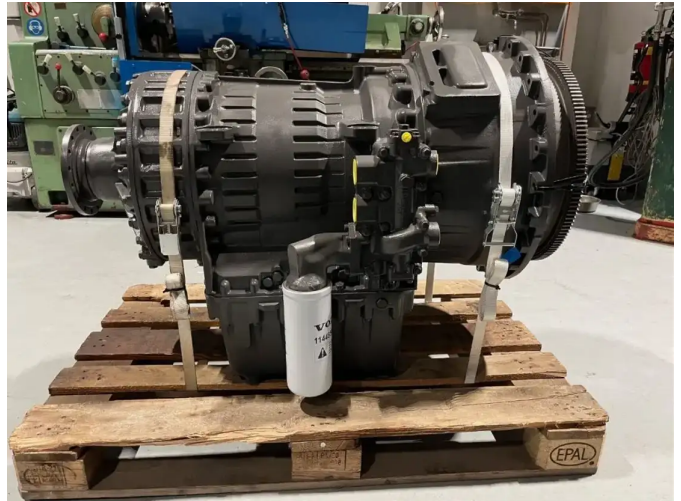

Volvo PT1662

General features

Brand	Volvo
Subcategory	Transmissions
Construction year	2023
General condition	Very good
Reference	PT1662

Volvo PT1662

Accessories