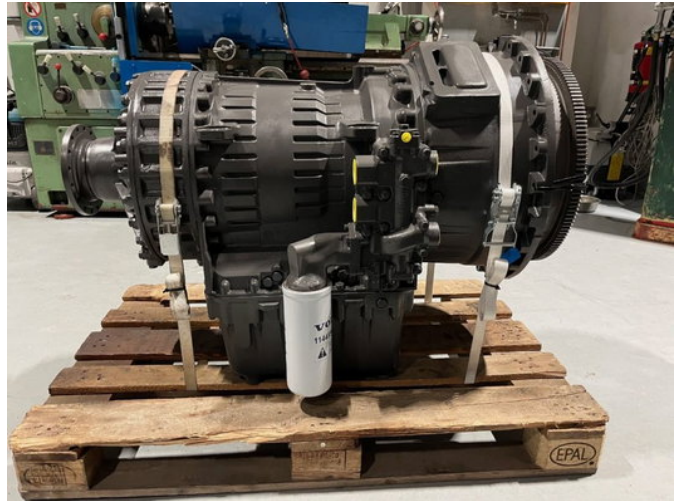

Volvo PT1662

General characteristics

Brand	Volvo
Subcategory	Transmissions
Year of construction	2025
General state	Very good
Reference	PT1662

Volvo PT1662

Accessories