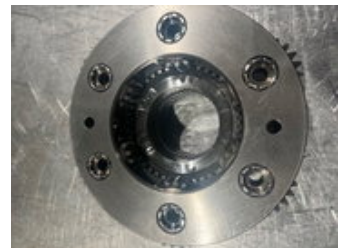

Volvo Planet Kit, PT1560, 1860, 1660, 1562, 1862, 1760,1761, 1761A, 1563, 1863, 1509, 2519, 2529,

General characteristics

Brand	Volvo
Subcategory	Transmissions
Year of construction	2024
General state	Very good
Reference	planet kit

Volvo Planet Kit, PT1560, 1860, 1660, 1562, 1862, 1760,1761,
1761A, 1563, 1863, 1509, 2519, 2529,

Description

Rebuilt planet kit complete with sun gear, this part is complete rebuilt, with new bearings and thrustwashers, thats way we can give 12 months warranty. 11038029, 11145437, 11145855, 11037941, 22640, 22648, 22688, 22517, 22518, 22545, 22645, 22650, 22671, 22401, 22418, 22419, 22443