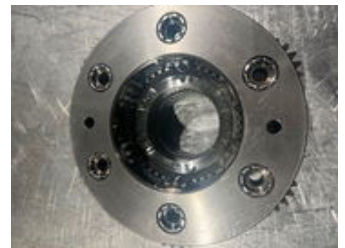

Volvo Planet Kit, PT1560, 1860, 1660, 1562, 1862, 1760,1761, 1761A, 1563, 1863, 1509, 2519, 2529,

General features

Brand	Volvo
Subcategory	Transmissions
Construction year	2024
General condition	Very good
Reference	planet kit

Volvo Planet Kit, PT1560, 1860, 1660, 1562, 1862, 1760,1761,
1761A, 1563, 1863, 1509, 2519, 2529,

Description

Rebuilt planet kit complete with sun gear, this part is complete rebuilt, with new bearings and thrustwashers, thats way we can give 12 months warranty. 11038029, 11145437, 11145855, 11037941, 22640, 22648, 22688, 22517, 22518, 22545, 22645, 22650, 22671, 22401, 22418, 22419, 22443