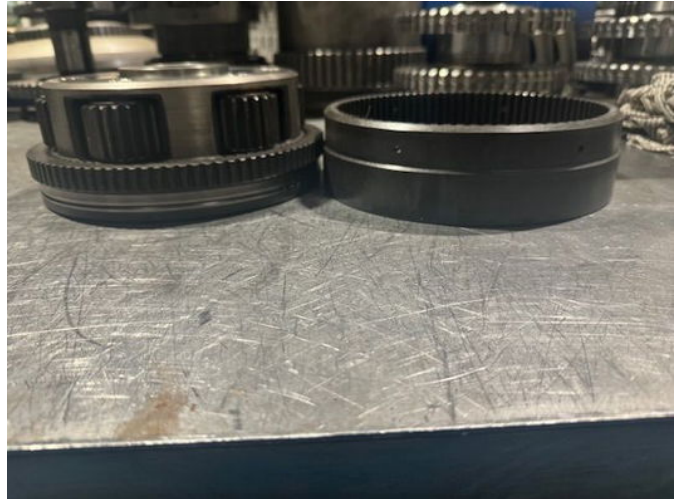

## Volvo Planet kit, PT1560, 1860, 1562, 1862, 1660, 1662, 1663, 1760, 1761 {A} VT1906, 2206

### General features

Brand	Volvo
Subcategory	Transmissions
Construction year	2024
General condition	Very good
Reference	planet kit with ringgear