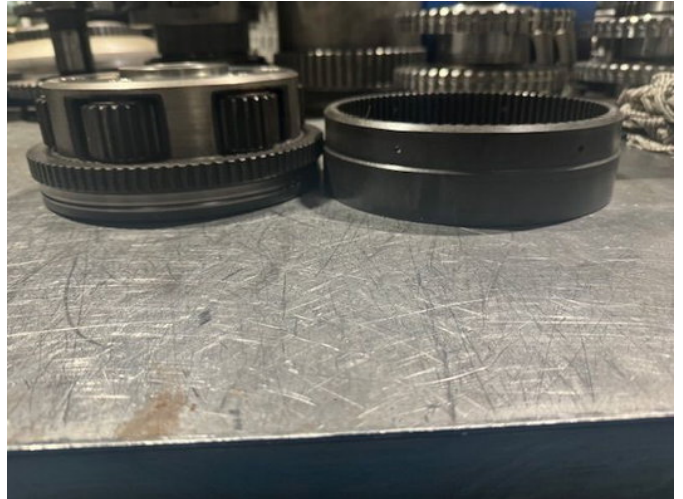

Volvo Planet kit, PT1560, 1860, 1562, 1862, 1660, 1662, 1663, 1760, 1761 {A} VT1906, 2206

General characteristics

Brand	Volvo
Subcategory	Transmissions
Year of construction	2024
General state	Very good
Reference	planet kit with ringgear

Volvo Planet kit, PT1560, 1860, 1562, 1862, 1660, 1662, 1663, 1760, 1761 {A} VT1906, 2206

Description

Rebuilt planet kit complete with ringgear, this part is complete rebuilt, with new bearings and thrustwashers, thats way we can give 12 months warranty. 11038029, 11145437, 11145855, 11037941, 22640, 22648, 22688, 22517, 22518, 22545, 22645, 22650, 22671, 22401, 22418, 22419, 22443