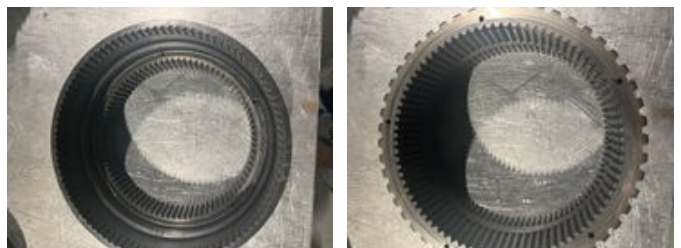

Volvo Ringgear, PT1560, 1860, 1660, 1562, 1862, 1760,1761, 1761A, 1563, 1863, 1509, 2519, 2529,

Allgemeine Merkmale

Marke	Volvo
Unterkategorie	Getriebe
Baujahr	2022
Allgemeinzustand	Sehr gut
Referenz	ringgear

Volvo Ringgear, PT1560, 1860, 1660, 1562, 1862, 1760,1761,
1761A, 1563, 1863, 1509, 2519, 2529,

Beschreibung

Ringgear, this part is complete controlled, thats way we can give 12 months warranty. 11038029, 11145437, 11145855,
11037941, 22640, 22648, 22688, 22517, 22518, 22545, 22645, 22650, 22671, 22401, 22418, 22419, 22443