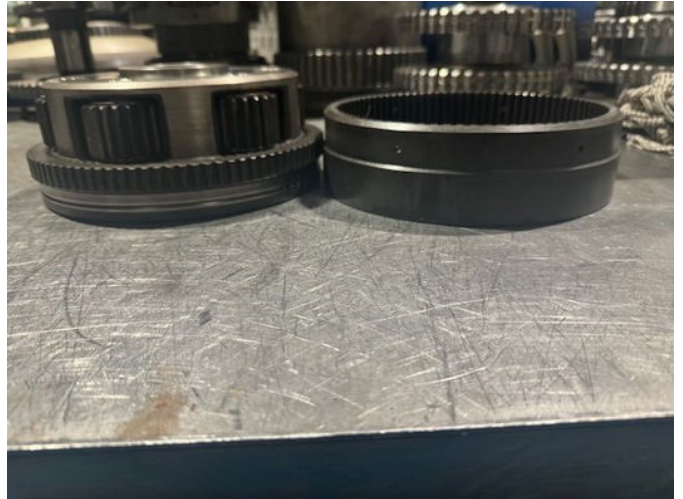

Volvo Planet kit, PT1560, 1860, 1562, 1862, 1660, 1662, 1663, 1760, 1761 {A} VT1906, 2206

Allgemeine Merkmale

Marke	Volvo
Unterkategorie	Getriebe
Baujahr	2024
Allgemeinzustand	Sehr gut
Referenz	planet kit with ringgear

Volvo Planet kit, PT1560, 1860, 1562, 1862, 1660, 1662, 1663,
1760, 1761 {A} VT1906, 2206

Beschreibung

Rebuilt planet kit complete with ringgear, this part is complete rebuilt, with new bearings and thrustwashers, thats way we can give 12 months warranty. 11038029, 11145437, 11145855, 11037941, 22640, 22648, 22688, 22517, 22518, 22545, 22645, 22650, 22671, 22401, 22418, 22419, 22443